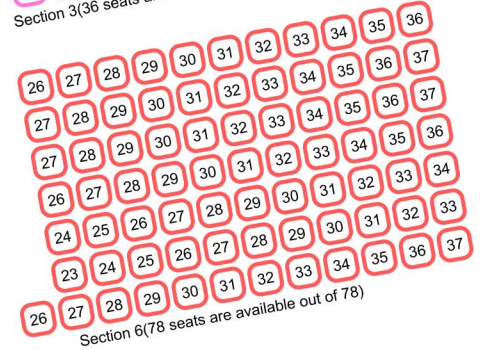

STAGE

General Admission
(500 seats are available out of 500)

*View your seating chart at a glance. Make changes to the seating chart and print for your convenience. The changes made here will not affect the original seating chart for the event.