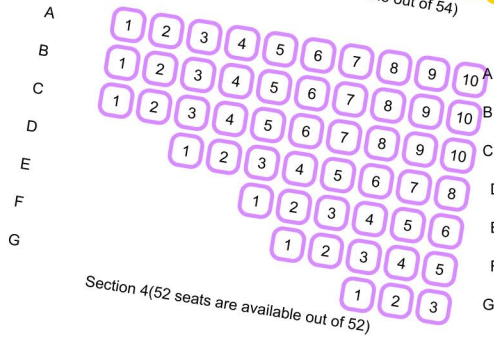

STAGE

General Admission
(500 seats are available out of 500)

*View your seating chart at a glance. Make changes to the seating chart and print for your convenience. The changes made here will not affect the original seating chart for the event.