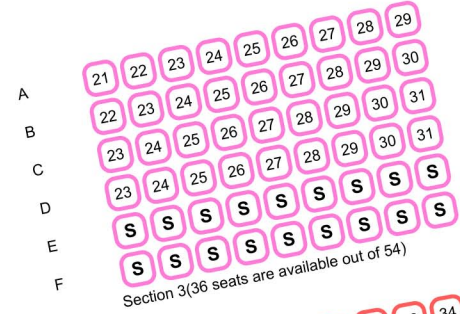

STAGE

General Admission
(500 seats are available out of 500)

*View your seating chart at a glance. Make changes to the seating chart and print for your convenience. The changes made here will not affect the original seating chart for the event.