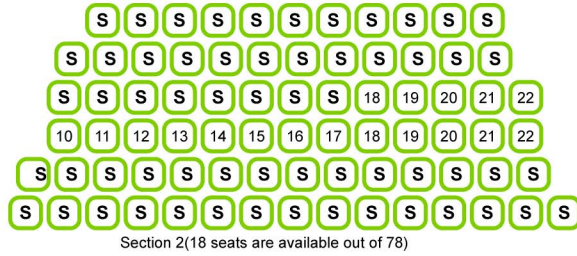

STAGE

General Admission
(500 seats are available out of 500)

*View your seating chart at a glance. Make changes to the seating chart and print for your convenience. The changes made here will not affect the original seating chart for the event.