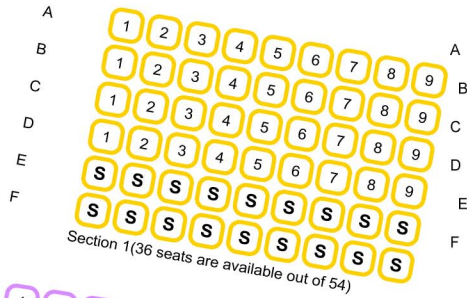

STAGE

General Admission
(500 seats are available out of 500)

*View your seating chart at a glance. Make changes to the seating chart and print for your convenience. The changes made here will not affect the original seating chart for the event.